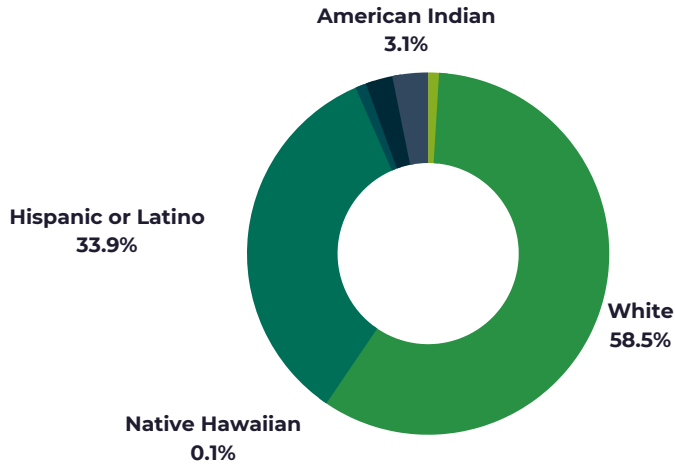

CASA of the Continental Divide

Lake County Demographics

Lake County

Hispanic or Latino
100%

D&N

Hispanic or Latino
100%

Truancy

Lake County
Demographics

Dependency &
Neglect Program
Demographics

Truancy Program
Demographics

CASACD Children Demographics
for Dependency and Neglect (D&N)
and Truancy cases as of January 19, 2023